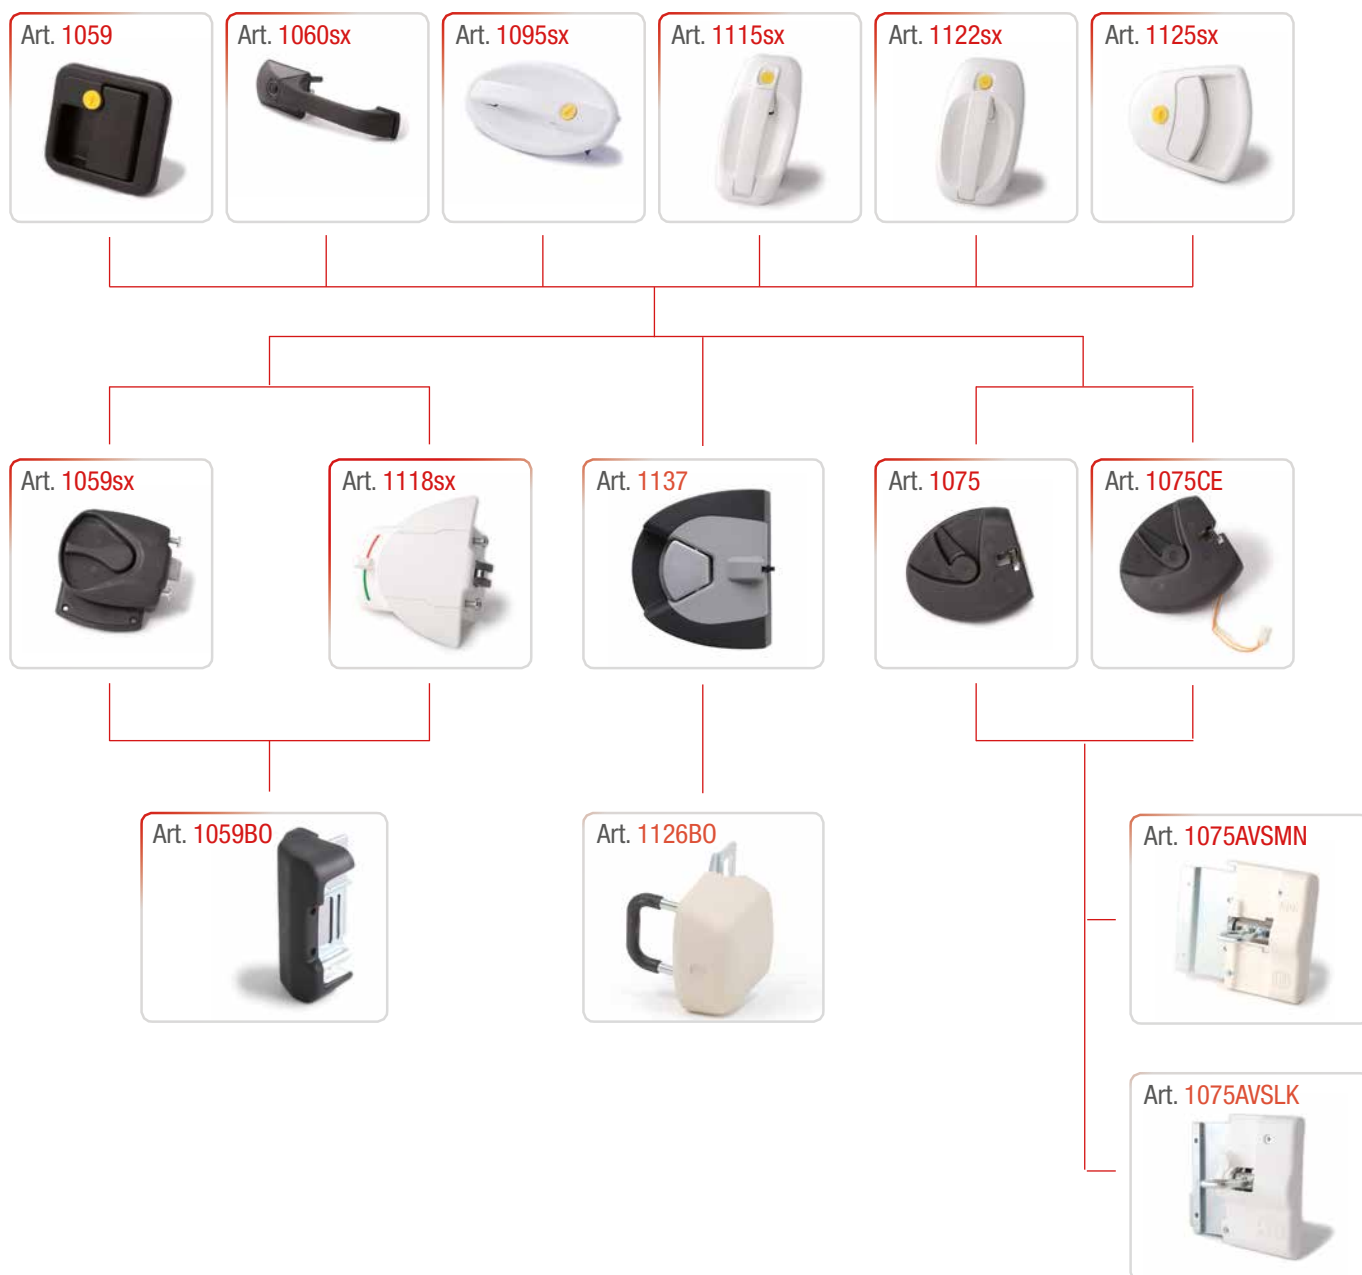

COMBINAZIONE SERRATURE PORTE MOTORCARAVAN

MOTORCARAVAN DOOR LOCKS SET UP