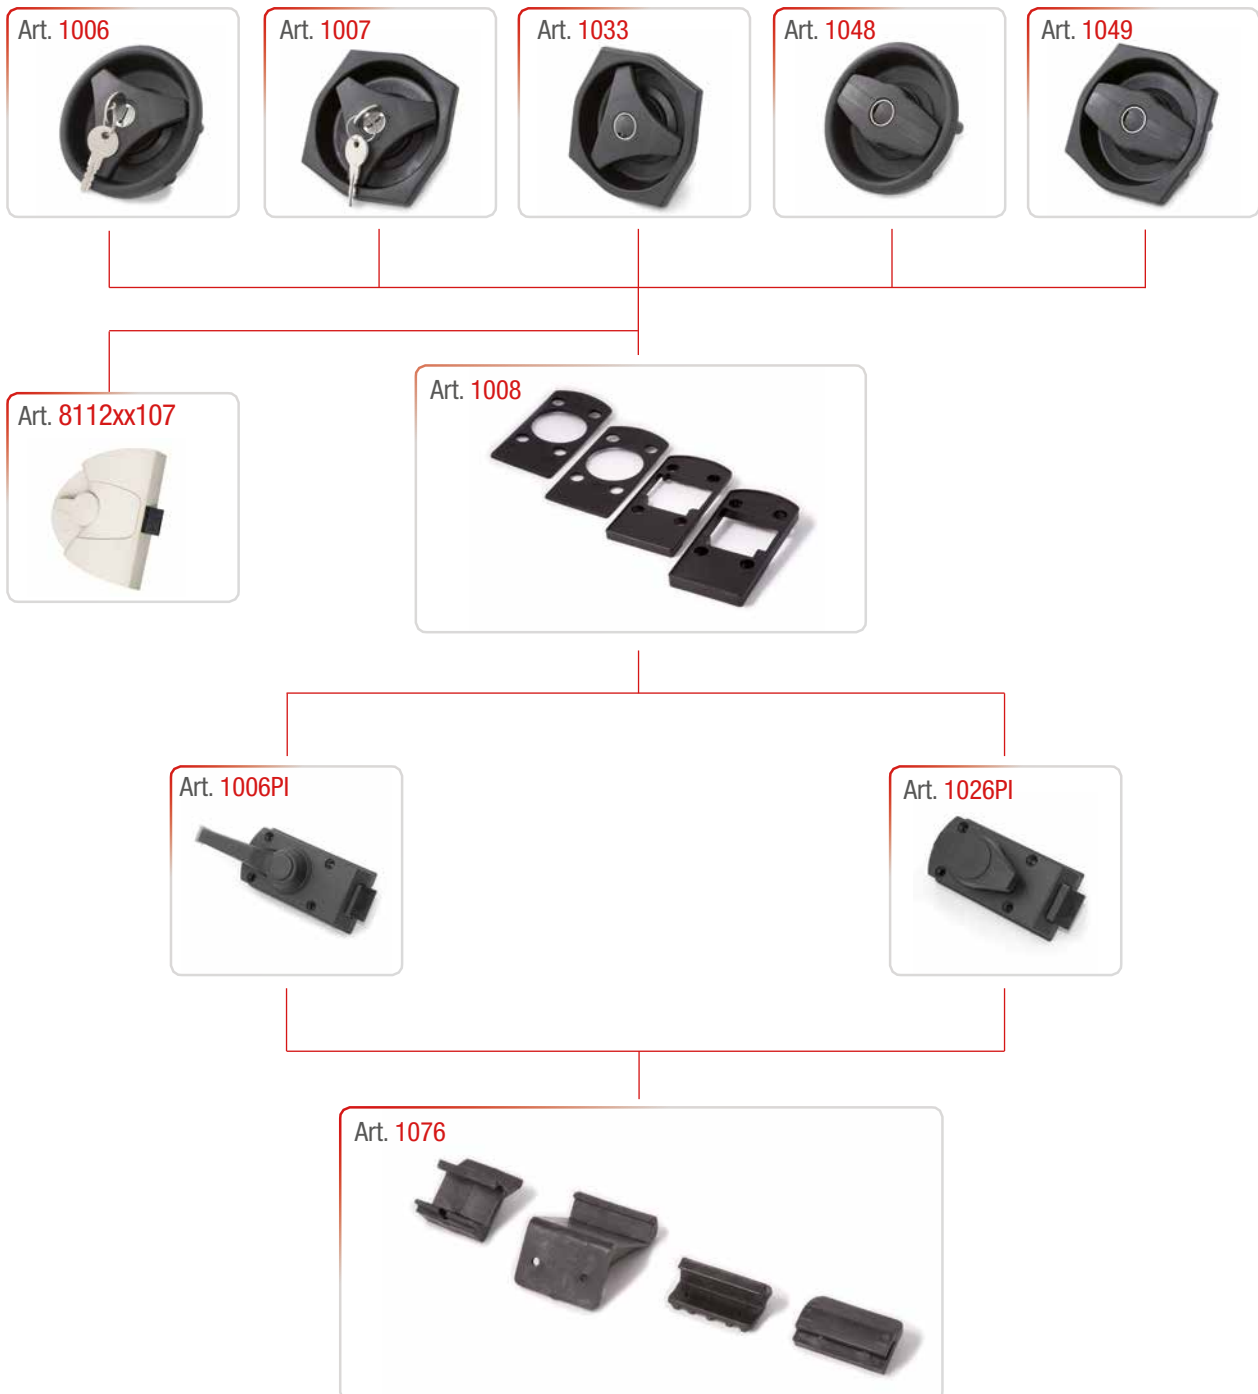

COMBINAZIONE SERRATURE PORTE CARAVAN

CARAVAN DOOR LOCKS SET UP