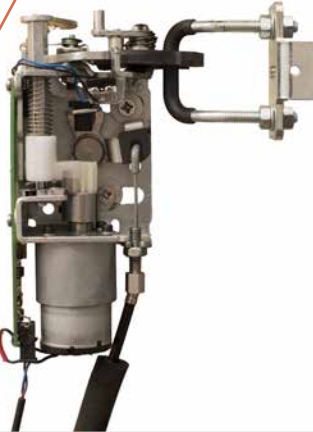

SERRATURE E ACCESSORI LOCKS AND ACCESSORIES

LOCKS AND ACCESSORIES

Art. 1142 1 or 2
points self
closing