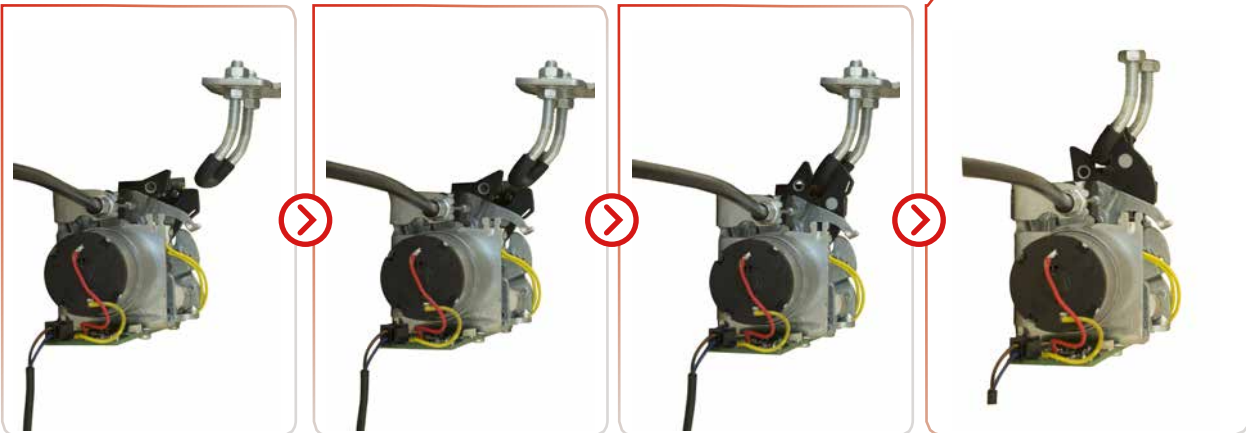

MECCANISMO DI CHIUSURA ASSISTITA 'GHOST' A 1 O 2 PUNTI CON SISTEMA "SELFY" LOCKING MECHANISM 'GHOST' 2 POINTS WITH SELF CLOSING SYSTEM "SELFY"