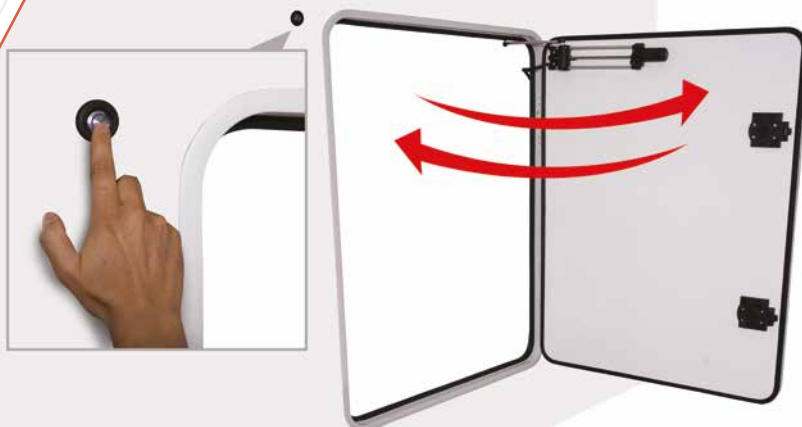

# SERRATURE E ACCESSORI

## LOCKS AND ACCESSORIES

COMPONENTI  
PER CARAVANNING  
DAL 1968

SERRATURE E ACCESSORI

Art.  
1143xx

**FERMO PORTA SCUDERIA**

**HALF DOOR HOLDER**

Art.  
1146

**HANDLESS SYSTEM**  
**APERTURA E CHIUSURA AUTOMATICA**

**HANDLESS SYSTEM**  
**AUTOMATIC OPENING AND CLOSING SYSTEM**

ACCESSORIES FOR  
RECREATIONAL VEHICLES  
SINCE 1968