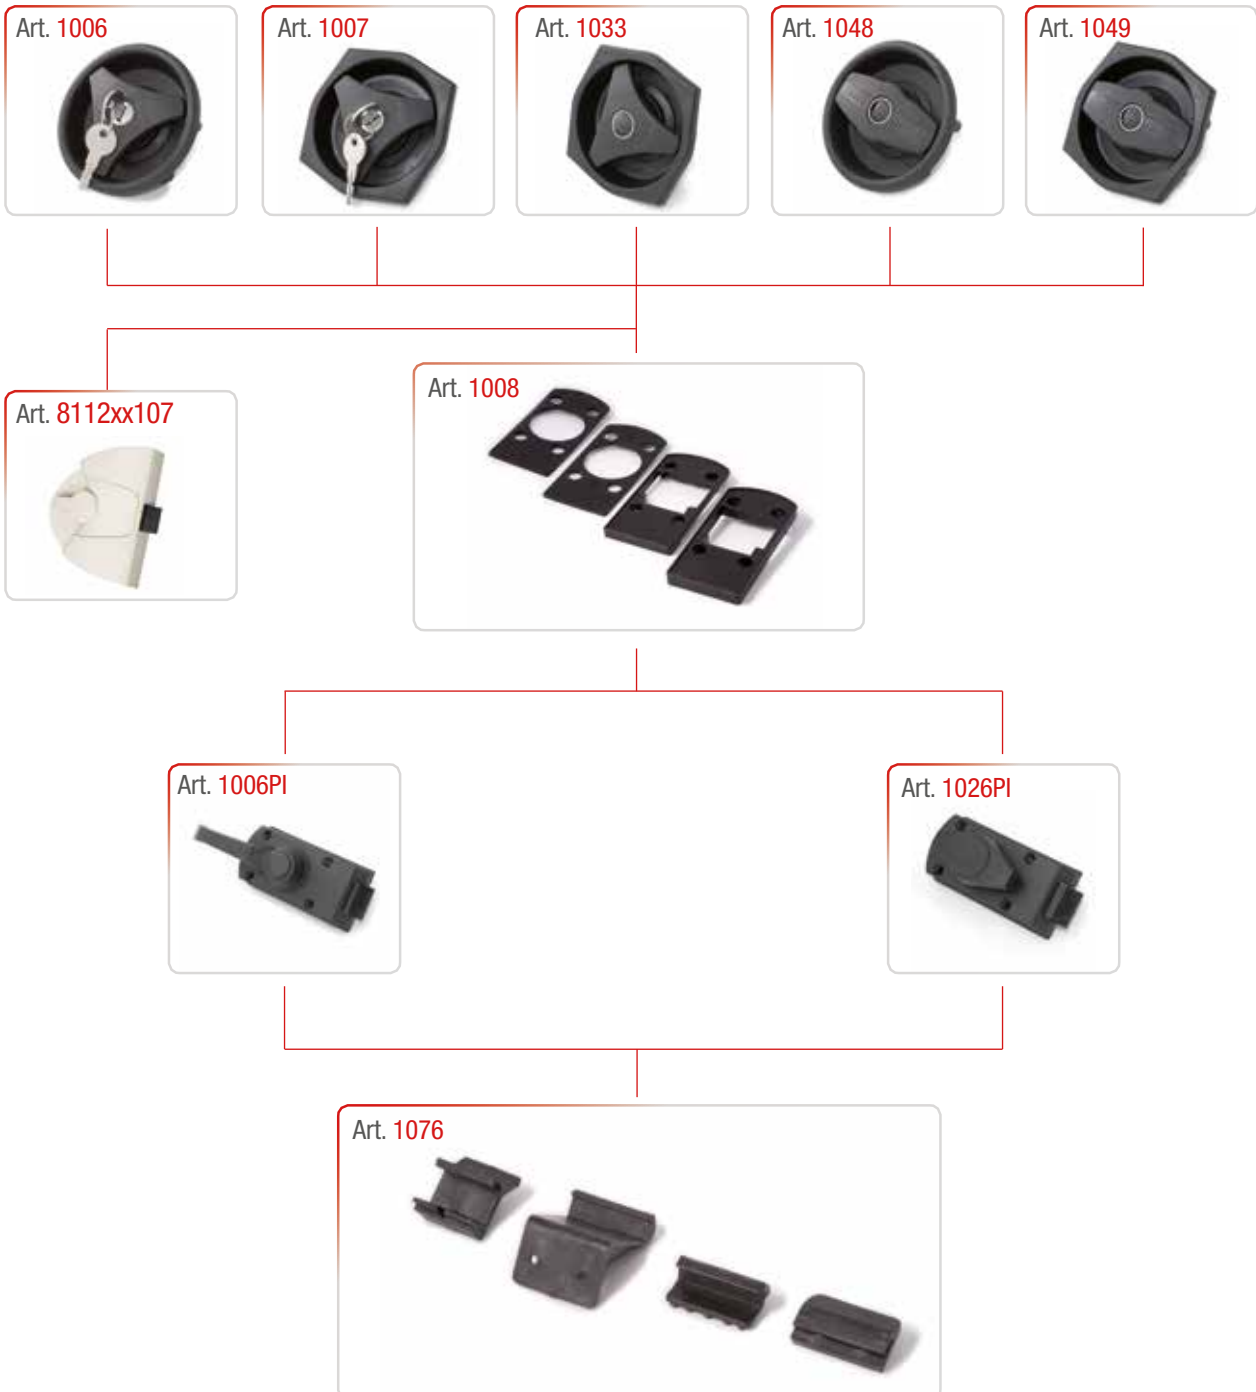

ACCESSORIES FOR
RECREATIONAL VEHICLES
SINCE 1968

SERRATURE E ACCESSORI

LOCKS AND ACCESSORIES

VERSIONE DESTRA
RIGHT VERSION

LOCKS AND ACCESSORIES

COMBINAZIONE SERRATURE PORTE CARAVAN

CARAVAN DOOR LOCKS SET UP

COMBINAZIONE SERRATURE PORTE MOTORCARAVAN MOTORCARAVAN DOOR LOCKS SET UP

ACCESSORIES FOR
RECREATIONAL VEHICLES
SINCE 1968

SERRATURE E ACCESSORI

LOCKS AND ACCESSORIES

VERSIONE DESTRA
RIGHT VERSION

LOCKS AND ACCESSORIES