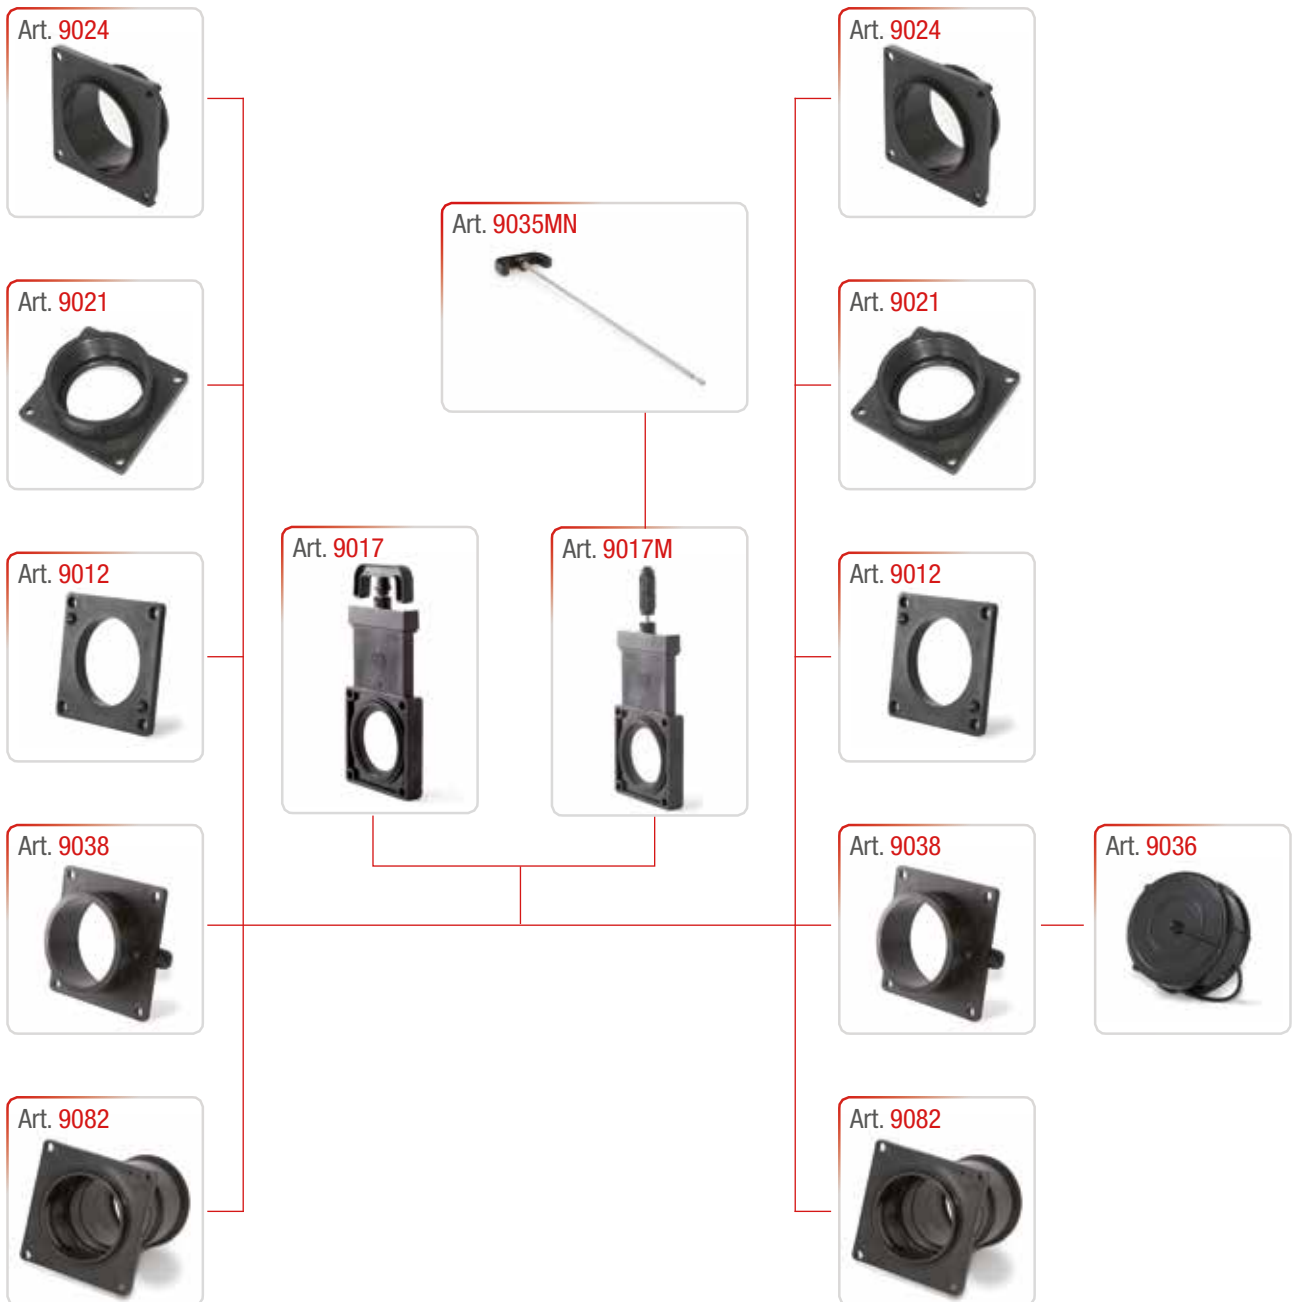

COMBINAZIONE IMPIANTI DI SCARICO
DISCHARGE SET UP