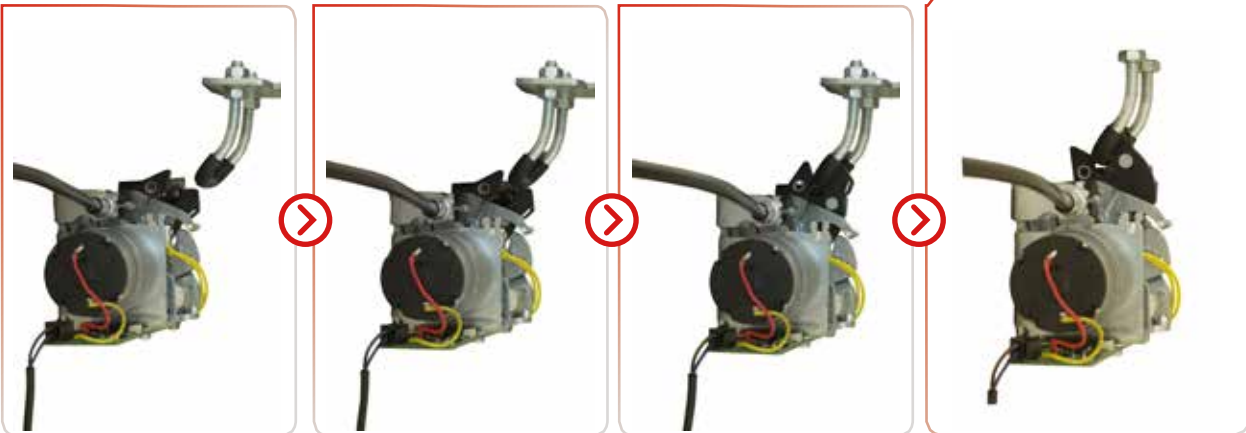

MECCANISMO DI CHIUSURA ASSISTITA 'GHOST' A 1 O 2 PUNTI CON SISTEMA "SELFY" LOCKING MECHANISM 'GHOST' 2 POINTS WITH SELF CLOSING SYSTEM "SELFY"