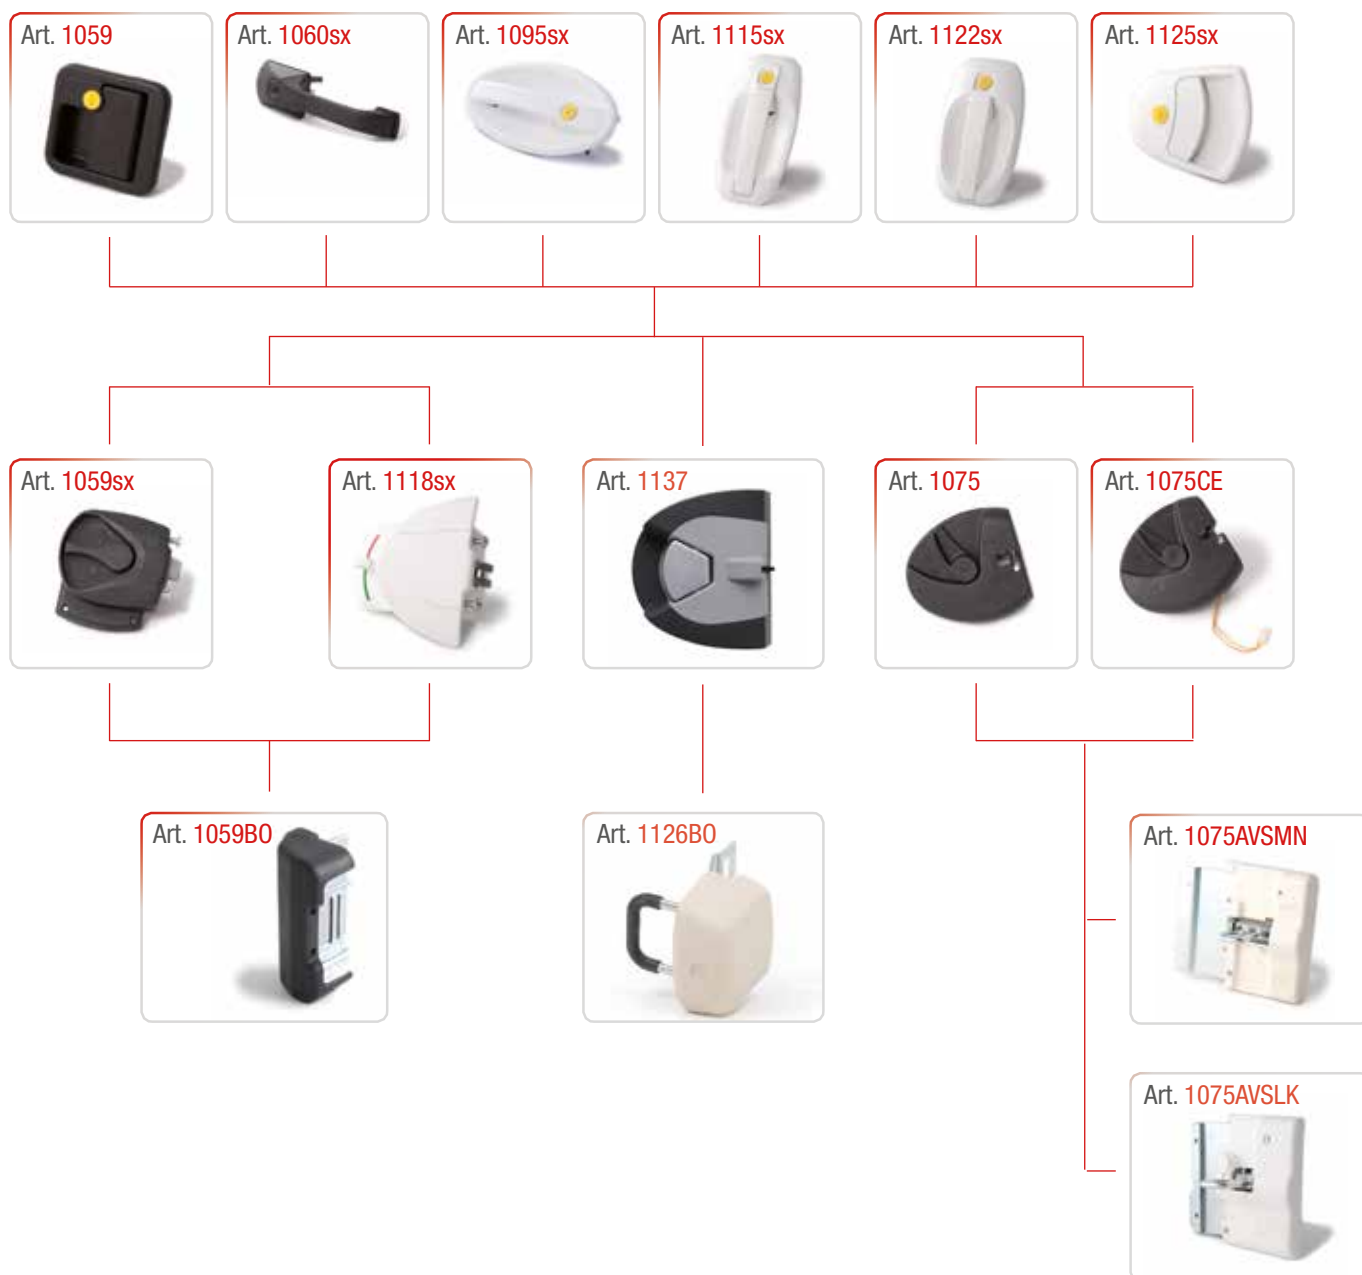

ACCESSORIES FOR
RECREATIONAL VEHICLES
SINCE 1968

SERRATURE E ACCESSORI

LOCKS AND ACCESSORIES

VERSIONE DESTRA
RIGHT VERSION

LOCKS AND ACCESSORIES

COMBINAZIONE SERRATURE PORTE CARAVAN

CARAVAN DOOR LOCKS SET UP

COMBINAZIONE SERRATURE PORTE MOTORCARAVAN MOTORCARAVAN DOOR LOCKS SET UP

ACCESSORIES FOR
RECREATIONAL VEHICLES
SINCE 1968

SERRATURE E ACCESSORI

LOCKS AND ACCESSORIES

VERSIONE DESTRA
RIGHT VERSION

LOCKS AND ACCESSORIES